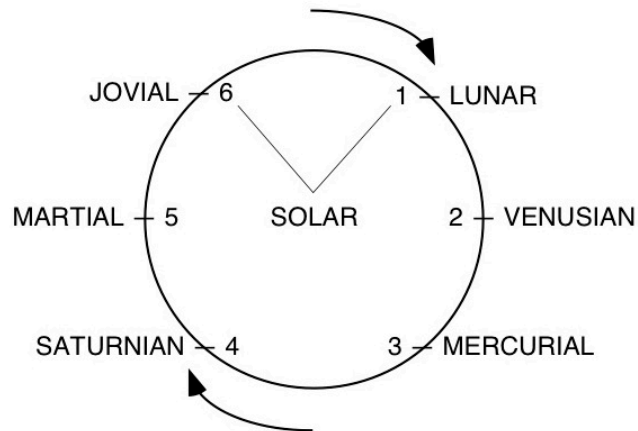

CIRCULAR PROGRESSION

Lunar