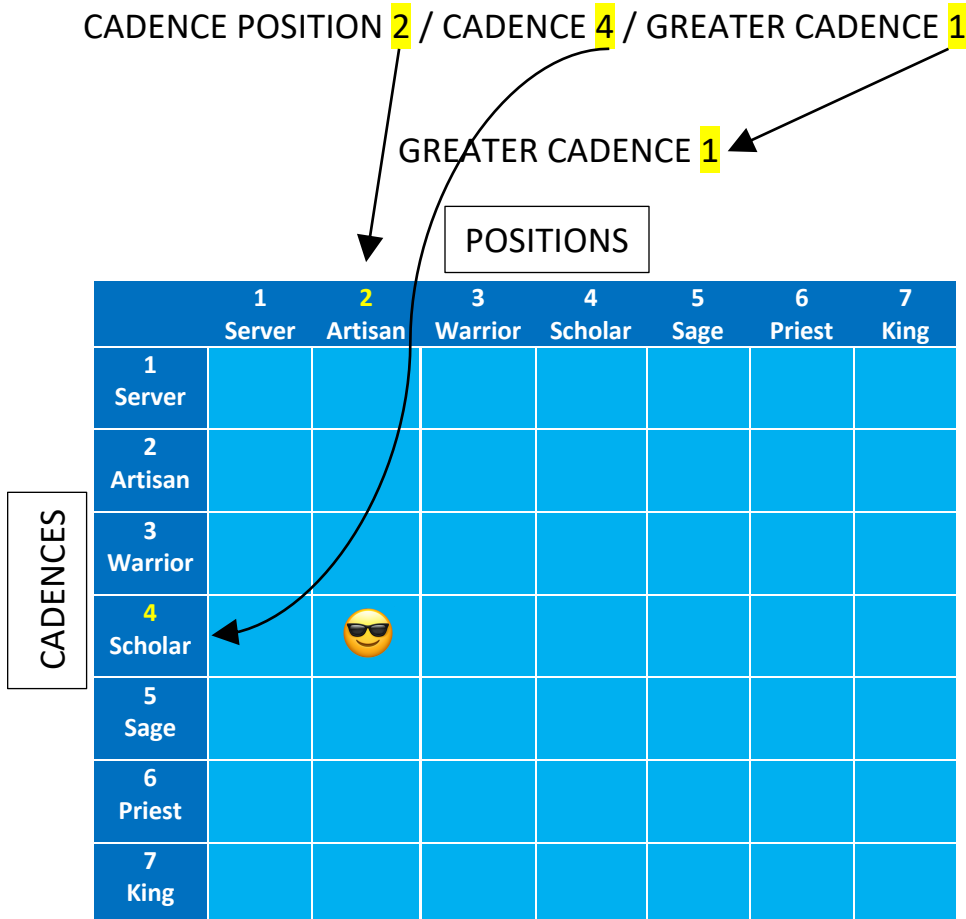

CASTING

CADENCE = 7 SOULS
 GREATER CADENCE = 7 CADENCES (49 SOULS)

A soul in CADENCE POSITION 2 / CADENCE 4 / GREATER CADENCE 1
 has artisan *primary casting*, scholar *secondary casting*, and server *tertiary casting*.

CASTING: CADENCE POSITION 2 + Stability, – Balance

CADENCE 4 GREATER CADENCE 1

Position Resonates w: Server (1-C) Priest (6-O) Artisan (2-C) Sage (5-O) Warrior (3-C) King (7-O) Scholar (4-Neutral)

GREATER CADENCE 2